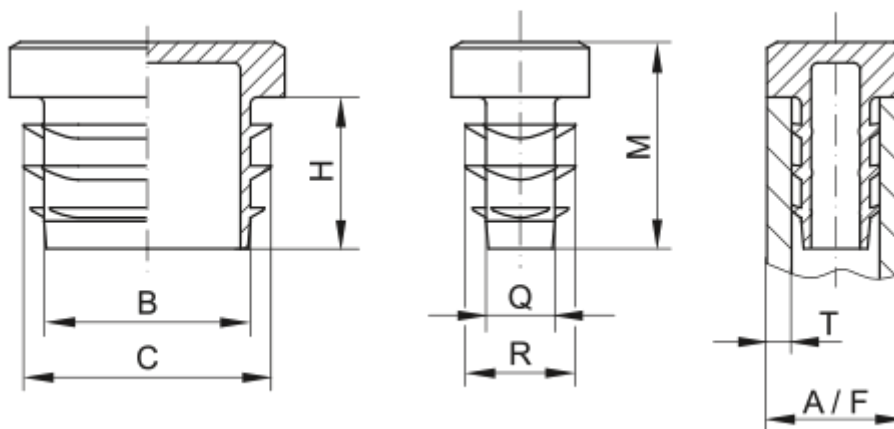

Article number: 59GPN270R2510152

Description: KLEE Square plugs GPN 270 - 25x10 (Wall thickness 1,5-2)

Measures

A = 25x10

B = 20

C = 23

H = 11

M = 15

Q = 5

R = 8

T = 1,5-2